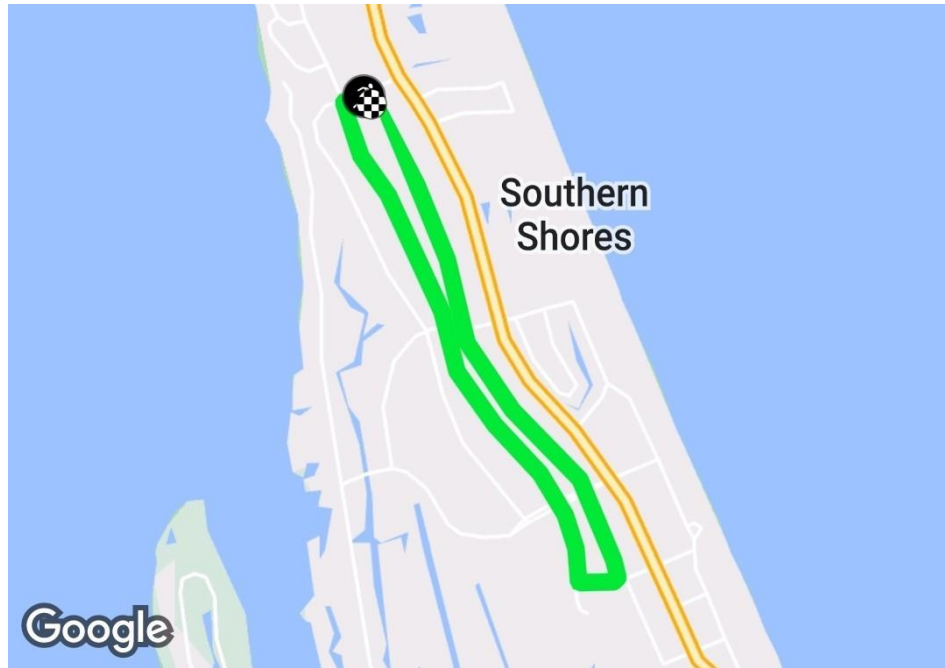

A Perfect Location Intermediate Walk/Run Paths

Distance 2.67 miles
Left out of driveway onto Hillcrest Drive
Left on Sea Oats Trail
Left on Dogwood Trail
Left on Wax Myrtle Trail
Left on Hillcrest Drive
Left to "A Perfect Location"

Distance 3.17 miles
Left on Sea Oats Trail
Cross Hickory and Dogwood Trails
Left on Bright Lantern Lane
At the end of the cul-de-sac enter the bike path
Left on Wax Myrtle Trail
Left on Hillcrest Drive
Left to "A Perfect Location"