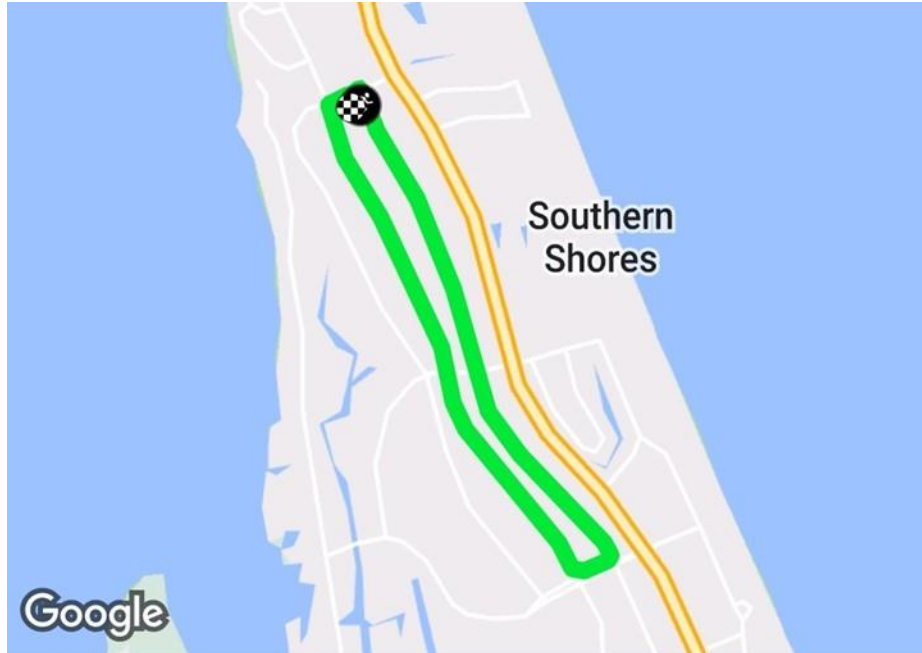

A Perfect Location Intermediate Walk/Run Paths

Distance 2.67 miles
Left out of driveway onto Hillcrest Drive
Left on Sea Oats Trail
Left on Dogwood Trail
Left on Wax Myrtle Trail
Left on Hillcrest Drive
Left to "A Perfect Location"

Distance 3.17 miles
Left on Sea Oats Trail
Cross Hickory and Dogwood Trails
Left on Bright Lantern Lane
At the end of the cul-de-sac enter the bike path
Left on Wax Myrtle Trail
Left on Hillcrest Drive
Left to "A Perfect Location"